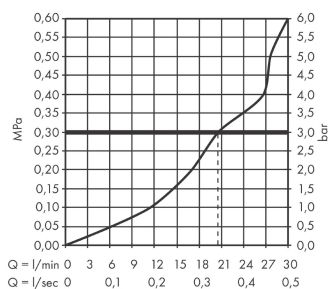

Metropol
Bath spout 185 mm
 Surfaces: **matt white** Art. no. : **32543700**

Description

product features

- exposed design allows easy installation, all working parts are outside of the wall
- spout 185 mm long
- wall-mounted
- Flow rate (at 3 bar): 28 l/min at 3 bar
- wide flood jet
- WRAS 1910331
- WRAS 1910331
- Kiwa UK 1910732

Article Details

Price excl. VAT £ 484.20

Technology

Certificates

Product image

Scale drawing

Flowchart

The consumption was measured in combination with the appropriate fittings (thermostat/mixer/ in-wall valve) to reflect actual application in practice.