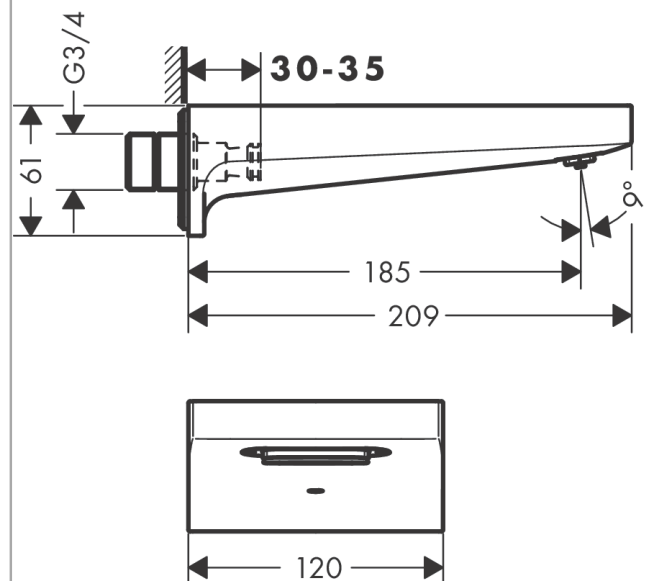

Metropol
Bath spout 185 mm
 Surfaces: **matt white** Art. no. : **32543700**

Description

product features

- exposed design allows easy installation, all working parts are outside of the wall
- spout 185 mm long
- wall-mounted
- Flow rate (at 3 bar): 28 l/min at 3 bar
- wide flood jet
- WRAS 1910331
- WRAS 1910331
- Kiwa UK 1910732

Article Details

Price excl. VAT £ 484.20

Technology

Certificates

Product image

Scale drawing

Flowchart

The consumption was measured in combination with the appropriate fittings (thermostat/mixer/ in-wall valve) to reflect actual application in practice.