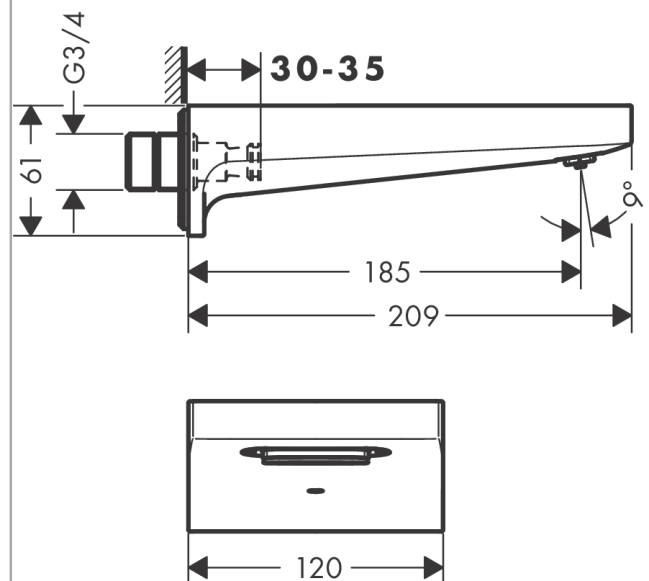

Metropol
Bath spout 185 mm
 Surfaces: **matt black** Art. no. : **32543670**

Description

product features

- exposed design allows easy installation, all working parts are outside of the wall
- spout 185 mm long
- wall-mounted
- Flow rate (at 3 bar): 28 l/min at 3 bar
- wide flood jet
- WRAS 1910331
- WRAS 1910331
- Kiwa UK 1910732

Article Details

Price excl. VAT £ 484.20

Technology

Certificates

Product image

Scale drawing

Flowchart

The consumption was measured in combination with the appropriate fittings (thermostat/mixer/ in-wall valve) to reflect actual application in practice.