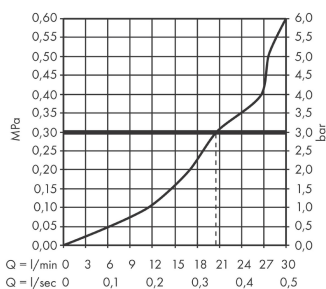

Metropol
Bath spout 185 mm
 Surfaces: **matt black** Art. no. : **32543670**

Description

product features

- exposed design allows easy installation, all working parts are outside of the wall
- spout 185 mm long
- wall-mounted
- Flow rate (at 3 bar): 28 l/min at 3 bar
- wide flood jet
- WRAS 1910331
- WRAS 1910331
- Kiwa UK 1910732

Article Details

Price excl. VAT £ 484.20

Technology

Certificates

Product image

Scale drawing

Flowchart

The consumption was measured in combination with the appropriate fittings (thermostat/mixer/ in-wall valve) to reflect actual application in practice.