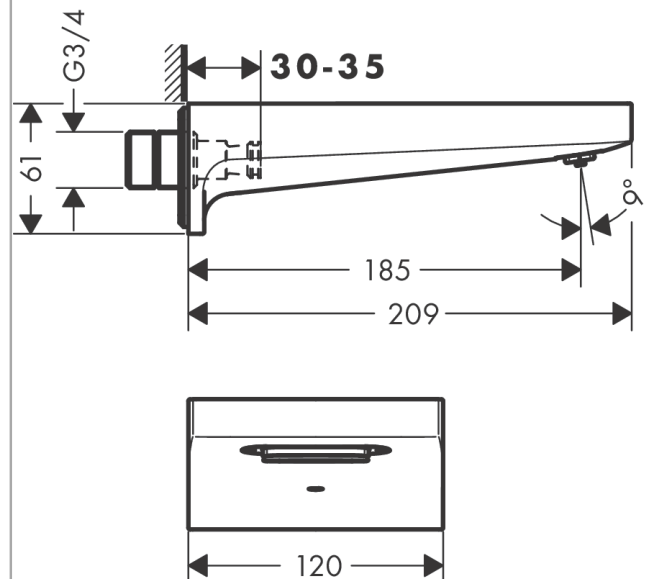

#### product features

- exposed design allows easy installation, all working parts are outside of the wall
- spout 185 mm long
- wall-mounted
- Flow rate (at 3 bar): 28 l/min at 3 bar
- wide flood jet
- WRAS 1910331
- WRAS 1910331
- Kiwa UK 1910732

### Scale drawing