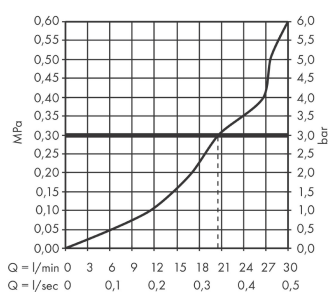

Metropol
Bath spout 185 mm
 Surfaces: **brushed bronze** Art. no. : **32543140**

Description

product features

- exposed design allows easy installation, all working parts are outside of the wall
- spout 185 mm long
- wall-mounted
- Flow rate (at 3 bar): 28 l/min at 3 bar
- wide flood jet
- WRAS 1910331
- WRAS 1910331
- Kiwa UK 1910732

Article Details

Price excl. VAT £ 518.70

Technology

Certificates

Product image

Scale drawing

Flowchart

The consumption was measured in combination with the appropriate fittings (thermostat/mixer/ in-wall valve) to reflect actual application in practice.