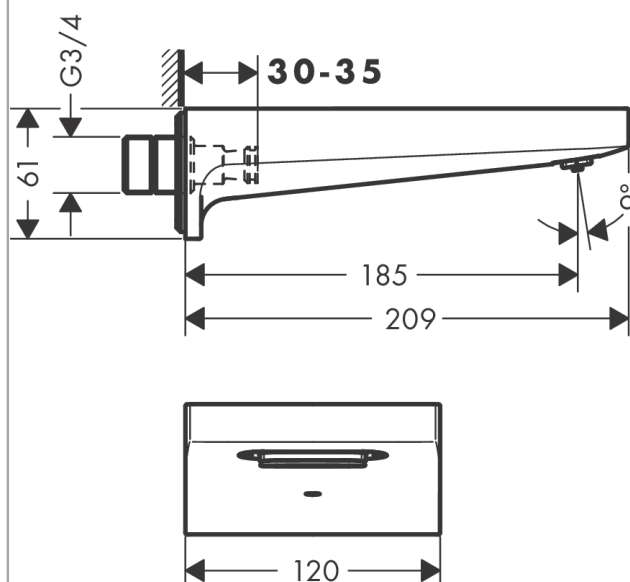

Metropol
Bath spout 185 mm
 Surfaces: **brushed bronze** Art. no. : **32543140**

Description

product features

- exposed design allows easy installation, all working parts are outside of the wall
- spout 185 mm long
- wall-mounted
- Flow rate (at 3 bar): 28 l/min at 3 bar
- wide flood jet
- WRAS 1910331
- WRAS 1910331
- Kiwa UK 1910732

Article Details

Price excl. VAT £ 518.70

Technology

Certificates

Product image

Scale drawing

Flowchart

The consumption was measured in combination with the appropriate fittings (thermostat/mixer/ in-wall valve) to reflect actual application in practice.