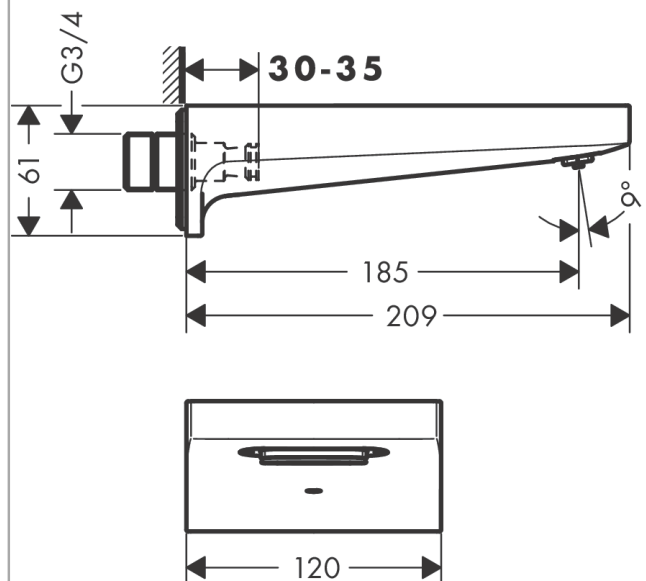

Metropol
Bath spout 185 mm
 Surfaces: **chrome** Art. no. : **32543000**

Description

product features

- exposed design allows easy installation, all working parts are outside of the wall
- spout 185 mm long
- wall-mounted
- Flow rate (at 3 bar): 28 l/min at 3 bar
- wide flood jet
- WRAS 1910331
- WRAS 1910331
- Kiwa UK 1910732

Article Details

Price excl. VAT £ 345.83

Technology

Certificates

Product image

Scale drawing

Flowchart

The consumption was measured in combination with the appropriate fittings (thermostat/mixer/ in-wall valve) to reflect actual application in practice.