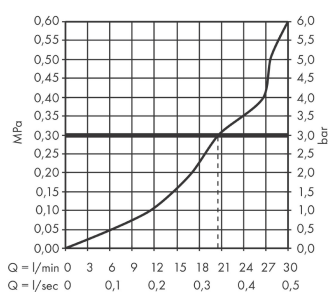

Metropol
Bath spout 185 mm
 Surfaces: **chrome** Art. no. : **32543000**

Description

product features

- exposed design allows easy installation, all working parts are outside of the wall
- spout 185 mm long
- wall-mounted
- Flow rate (at 3 bar): 28 l/min at 3 bar
- wide flood jet
- WRAS 1910331
- WRAS 1910331
- Kiwa UK 1910732

Article Details

Price excl. VAT £ 345.83

Technology

Certificates

Product image

Scale drawing

Flowchart

The consumption was measured in combination with the appropriate fittings (thermostat/mixer/ in-wall valve) to reflect actual application in practice.