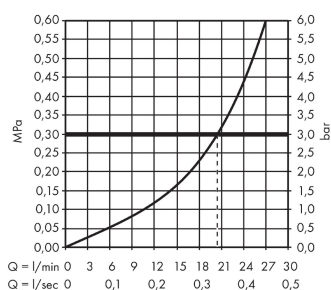

Metropol
Bath spout 167 mm
 Surfaces: **chrome** Art. no. : **32542000**

Description

product features

- Connection type: 3/4"
- exposed design allows easy installation, all working parts are outside of the wall
- spout 167,5 mm long
- wall-mounted
- Flow rate (at 3 bar): 20 l/min at 3 bar
- normal spray
- WRAS 1807024
- WRAS 1807024

Article Details

Price excl. VAT £ 233.33

Technology

Certificates

Product image

Scale drawing

Flowchart

The consumption was measured in combination with the appropriate fittings (thermostat/mixer/ in-wall valve) to reflect actual application in practice.