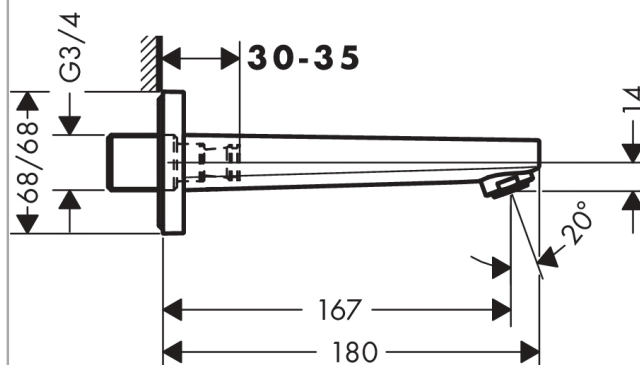

Metropol
Bath spout 167 mm
 Surfaces: **chrome** Art. no. : **32542000**

Description

product features

- Connection type: 3/4"
- exposed design allows easy installation, all working parts are outside of the wall
- spout 167,5 mm long
- wall-mounted
- Flow rate (at 3 bar): 20 l/min at 3 bar
- normal spray
- WRAS 1807024
- WRAS 1807024

Article Details

Price excl. VAT £ 233.33

Technology

Certificates

Product image

Scale drawing

Flowchart

The consumption was measured in combination with the appropriate fittings (thermostat/mixer/ in-wall valve) to reflect actual application in practice.