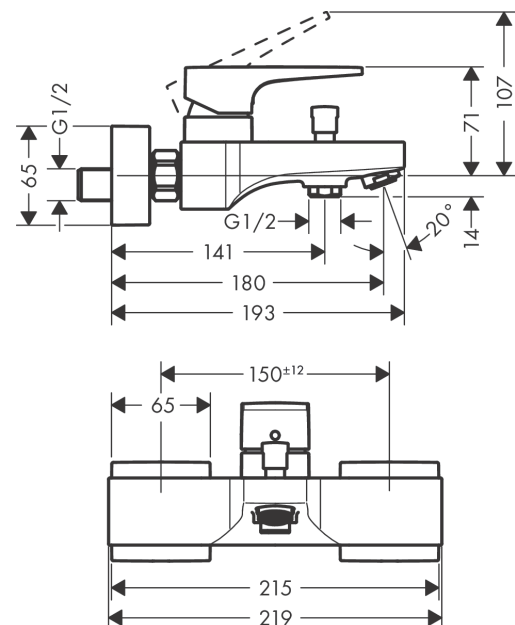

Scale drawing