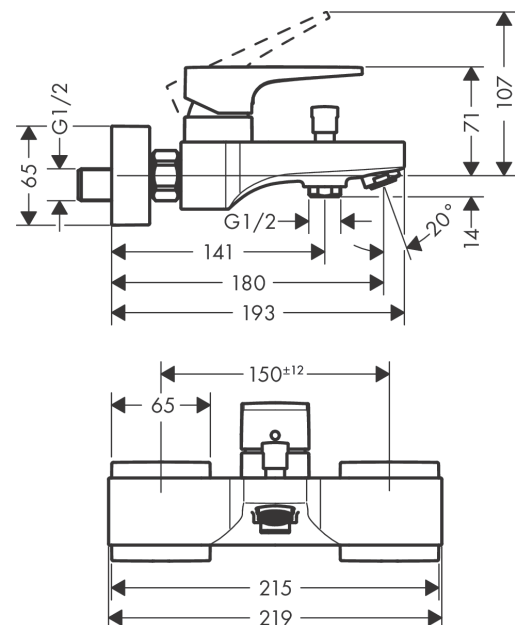

Metropol

Single lever manual bath mixer for exposed installation with lever handle

Surfaces: **matt white** Art. no. : **32540700**

Description

product features

- spout 180 mm long
- designed to run 2 outlets
- Connection type: S connections
- Centre distance: 150 mm ± 12 mm
- Spray type mixer: normal spray
- Flow rate (at 3 bar): 22 l/min
- ceramic cartridge
- Min. operating pressure: 1 bar
- Max. operating pressure: 10 bar
- Maximum temperature can be adjusted on installation
- automatically reverts from shower to bath spout when turned off
- Intrinsically safe against backflow
- exposed design allows easy installation, all working parts are outside of the wall
- WRAS 1805324
- WRAS 1805324
- WRAS 1805324
- Kiwa UK 1805711

Article Details

Price excl. VAT

£ 507.50

Technology

Certificates

kiwa

Product image

Scale drawing

Metropol
Single lever manual bath mixer for exposed installation with lever handle
 Surfaces: **matt white** Art. no. : **32540700**

Flowchart