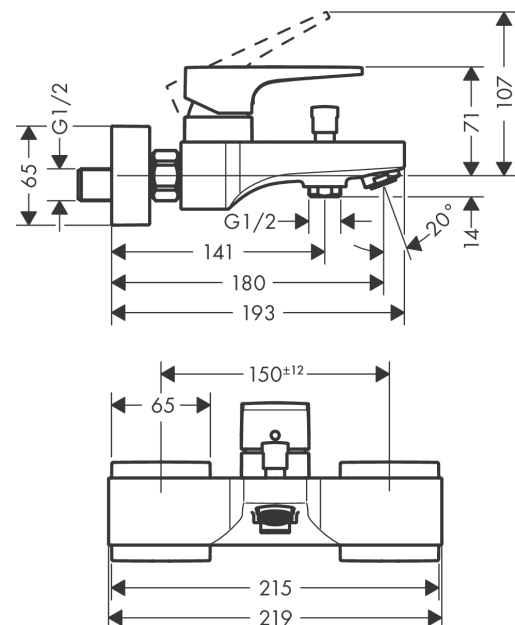

Metropol

Single lever manual bath mixer for exposed installation with lever handle

Surfaces: **matt black** Art. no. : **32540670**

Description

product features

- spout 180 mm long
- designed to run 2 outlets
- Connection type: S connections
- Centre distance: 150 mm ± 12 mm
- Spray type mixer: normal spray
- Flow rate (at 3 bar): 22 l/min
- ceramic cartridge
- Min. operating pressure: 1 bar
- Max. operating pressure: 10 bar
- Maximum temperature can be adjusted on installation
- automatically reverts from shower to bath spout when turned off
- Inherently safe against backflow
- exposed design allows easy installation, all working parts are outside of the wall
- WRAS 1805324
- WRAS 1805324
- WRAS 1805324
- Kiwa UK 1805711

Article Details

Price excl. VAT

£ 507.50

Technology

Certificates

kiwa

Product image

Scale drawing

Metropol
Single lever manual bath mixer for exposed installation with lever handle
 Surfaces: **matt black** Art. no. : **32540670**

Flowchart