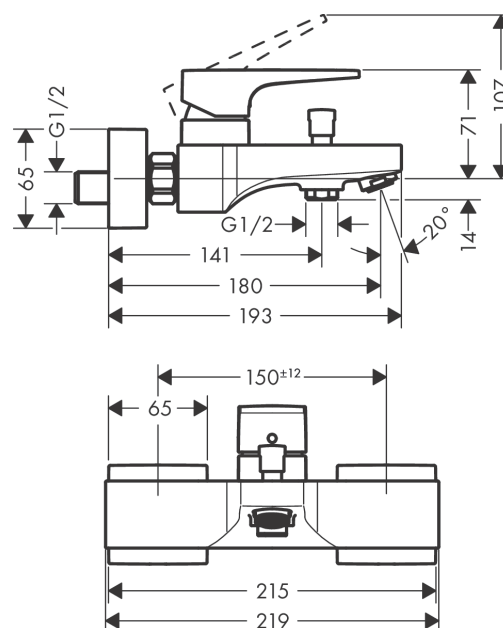

#### product features

- spout 180 mm long
- designed to run 2 outlets
- Connection type: S connections
- Centre distance: 150 mm ± 12 mm
- Spray type mixer: normal spray
- Flow rate (at 3 bar): 22 l/min
- ceramic cartridge
- Min. operating pressure: 1 bar
- Max. operating pressure: 10 bar
- Maximum temperature can be adjusted on installation
- automatically reverts from shower to bath spout when turned off
- Inherently safe against backflow
- exposed design allows easy installation, all working parts are outside of the wall
- WRAS 1805324
- WRAS 1805324
- WRAS 1805324
- Kiwa UK 1805711

### Scale drawing

**Metropol**  
**Single lever manual bath mixer for exposed installation with lever handle**  
 Surfaces: **brushed black chrome** Art. no. : **32540340**