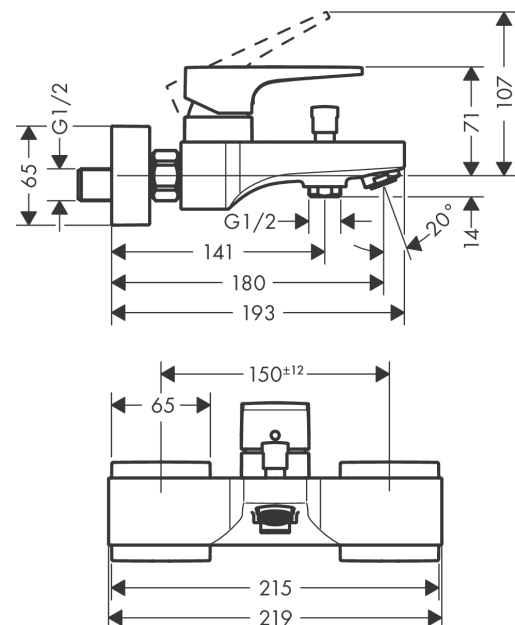

#### product features

- spout 180 mm long
- designed to run 2 outlets
- Connection type: S connections
- Centre distance: 150 mm ± 12 mm
- Spray type mixer: normal spray
- Flow rate (at 3 bar): 22 l/min
- ceramic cartridge
- Min. operating pressure: 1 bar
- Max. operating pressure: 10 bar
- Maximum temperature can be adjusted on installation
- automatically reverts from shower to bath spout when turned off
- Inherently safe against backflow
- exposed design allows easy installation, all working parts are outside of the wall
- WRAS 1805324
- WRAS 1805324
- WRAS 1805324
- Kiwa UK 1805711

### Scale drawing

**Metropol**  
**Single lever manual bath mixer for exposed installation with lever handle**  
 Surfaces: **brushed bronze**    Art. no. : **32540140**