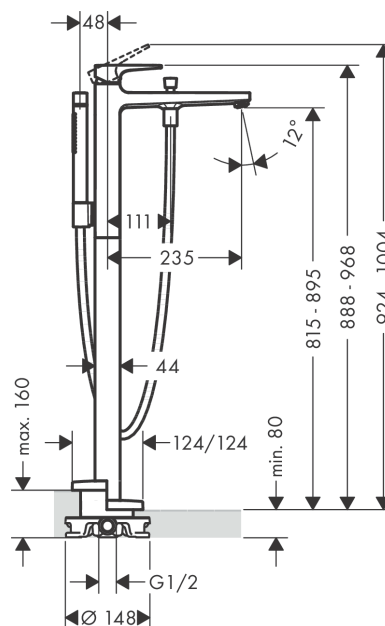

Metropol
Single lever bath mixer floor standing with lever handle
 Surfaces: **polished gold-optic** Art. no. : **32532990**

Description

product features

- Consists of: Floor-standing single lever bath mixer, baton hand shower, shower hose, shower holder
- spout 235 mm long
- designed to run 2 outlets
- Connection type: basic set
- Spray type mixer: normal spray
- Spray type hand shower: Rain, MonoRain
- Flow rate (at 3 bar): 18 l/min
- ceramic cartridge
- Min. operating pressure: 1 bar
- Max. operating pressure: 10 bar
- Maximum temperature can be adjusted on installation
- automatically reverts from shower to bath spout when turned off
- Non-return valve
- connection type: basic set

Article Details

Price excl. VAT

£ 2,650.00

Technology

Product image

Scale drawing

Metropol
Single lever bath mixer floor standing with lever handle
 Surfaces: **polished gold-optic** Art. no. : **32532990**