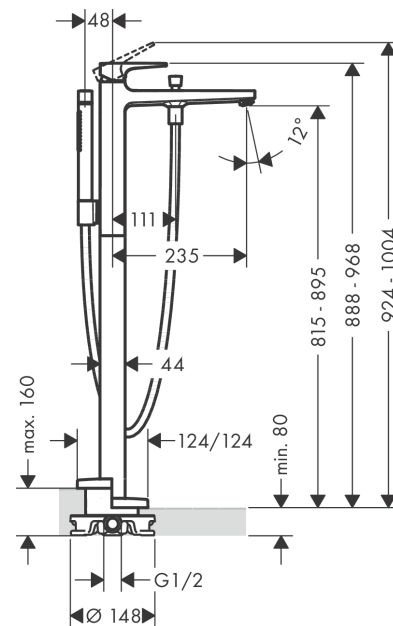

Metropol
Single lever bath mixer floor standing with lever handle
 Surfaces: **matt white** Art. no. : **32532700**

Description

product features

- Consists of: Floor-standing single lever bath mixer, baton hand shower, shower hose, shower holder
- spout 235 mm long
- designed to run 2 outlets
- Connection type: basic set
- Spray type mixer: normal spray
- Spray type hand shower: Rain, MonoRain
- Flow rate (at 3 bar): 18 l/min
- ceramic cartridge
- Min. operating pressure: 1 bar
- Max. operating pressure: 10 bar
- Maximum temperature can be adjusted on installation
- automatically reverts from shower to bath spout when turned off
- Non-return valve
- connection type: basic set

Article Details

Price excl. VAT

£ 2,473.30

Technology

Product image

Scale drawing

Metropol
Single lever bath mixer floor standing with lever handle
 Surfaces: **matt white** Art. no. : **32532700**

Flowchart