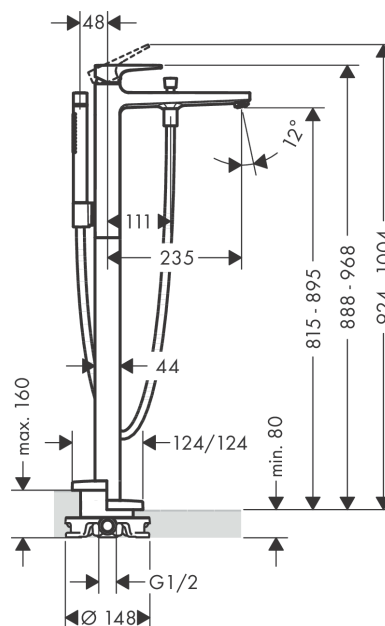

Metropol
Single lever bath mixer floor standing with lever handle
 Surfaces: **matt black** Art. no. : **32532670**

Description

product features

- Consists of: Floor-standing single lever bath mixer, baton hand shower, shower hose, shower holder
- spout 235 mm long
- designed to run 2 outlets
- Connection type: basic set
- Spray type mixer: normal spray
- Spray type hand shower: Rain, MonoRain
- Flow rate (at 3 bar): 18 l/min
- ceramic cartridge
- Min. operating pressure: 1 bar
- Max. operating pressure: 10 bar
- Maximum temperature can be adjusted on installation
- automatically reverts from shower to bath spout when turned off
- Non-return valve
- connection type: basic set

Article Details

Price excl. VAT £ 2,473.30

Technology

Product image

Scale drawing

Metropol
Single lever bath mixer floor standing with lever handle
 Surfaces: **matt black** Art. no. : **32532670**

Flowchart