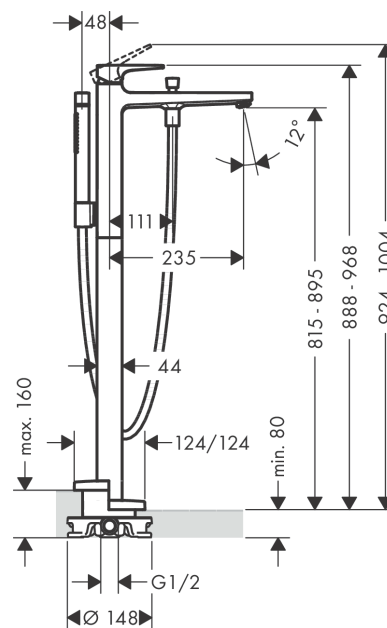

#### product features

- Consists of: Floor-standing single lever bath mixer, baton hand shower, shower hose, shower holder
- spout 235 mm long
- designed to run 2 outlets
- Connection type: basic set
- Spray type mixer: normal spray
- Spray type hand shower: Rain, MonoRain
- Flow rate (at 3 bar): 18 l/min
- ceramic cartridge
- Min. operating pressure: 1 bar
- Max. operating pressure: 10 bar
- Maximum temperature can be adjusted on installation
- automatically reverts from shower to bath spout when turned off
- Non-return valve
- connection type: basic set

### Scale drawing

**Metropol**  
**Single lever bath mixer floor standing with lever handle**  
 Surfaces: **brushed black chrome**    Art. no. : **32532340**