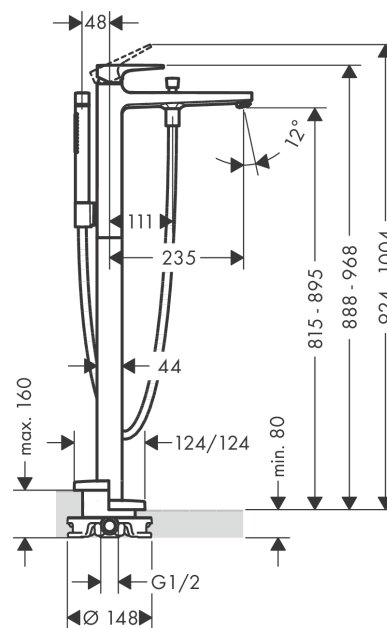

#### product features

- Consists of: Floor-standing single lever bath mixer, baton hand shower, shower hose, shower holder
- spout 235 mm long
- designed to run 2 outlets
- Connection type: basic set
- Spray type mixer: normal spray
- Spray type hand shower: Rain, MonoRain
- Flow rate (at 3 bar): 18 l/min
- ceramic cartridge
- Min. operating pressure: 1 bar
- Max. operating pressure: 10 bar
- Maximum temperature can be adjusted on installation
- automatically reverts from shower to bath spout when turned off
- Non-return valve
- connection type: basic set

### Scale drawing

**Metropol**  
**Single lever bath mixer floor standing with lever handle**  
 Surfaces: **brushed bronze** Art. no. : **32532140**