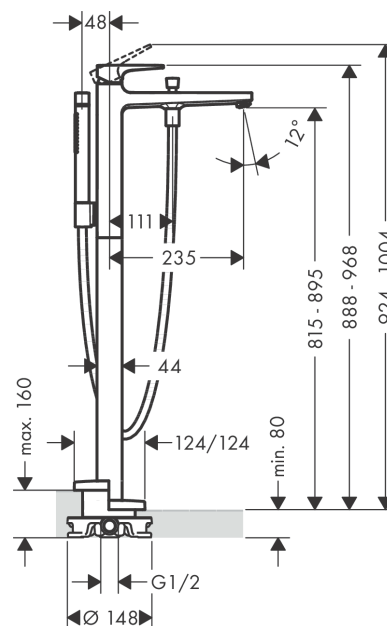

#### product features

- Consists of: Floor-standing single lever bath mixer, baton hand shower, shower hose, shower holder
- spout 235 mm long
- designed to run 2 outlets
- Connection type: basic set
- Spray type mixer: normal spray
- Spray type hand shower: Rain, MonoRain
- Flow rate (at 3 bar): 18 l/min
- ceramic cartridge
- Min. operating pressure: 1 bar
- Max. operating pressure: 10 bar
- Maximum temperature can be adjusted on installation
- automatically reverts from shower to bath spout when turned off
- Non-return valve
- connection type: basic set

### Scale drawing

**Metropol**  
**Single lever bath mixer floor standing with lever handle**  
 Surfaces: **chrome** Art. no. : **32532000**