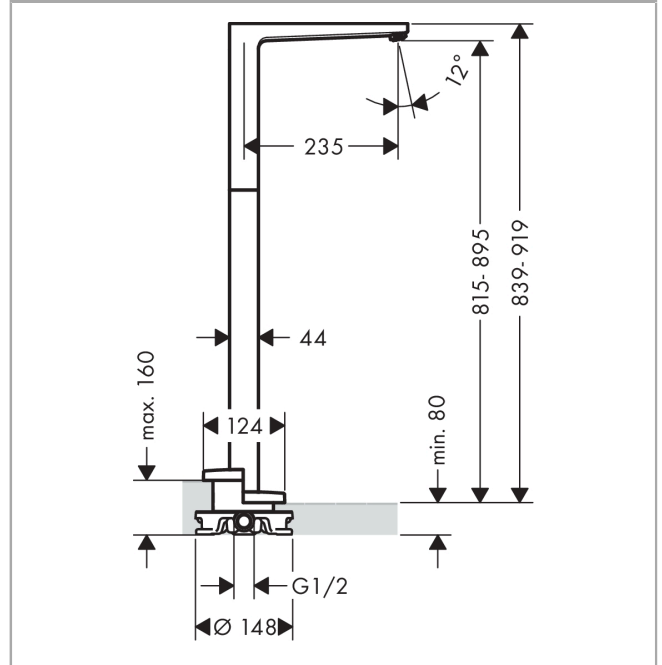

Metropol

Bath spout floor standing

Surfaces: **chrome** Art. no. : **32531000**

Description

product features

- Connection type: basic set
- spout 235 mm long
- free-standing installation
- Flow rate (at 3 bar): 20 l/min at 3 bar
- normal spray
- operating pressure: min 1 bar/max 10 bar

Article Details

Price excl. VAT

£ 941.67

Technology

Product image

Scale drawing

Flowchart