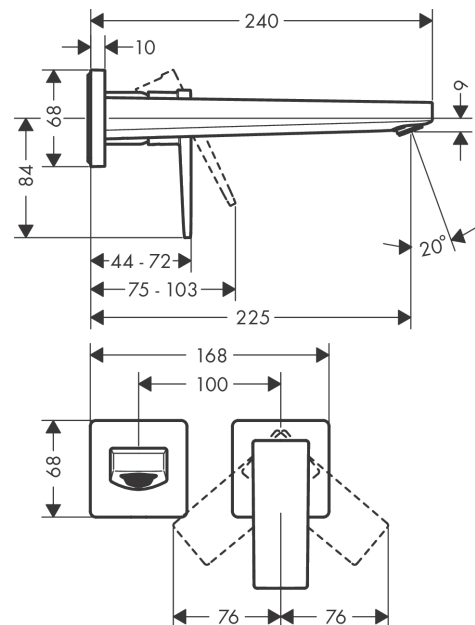

Metropol

Single lever basin mixer with lever handle for concealed installation with spout 225 mm

Surfaces: **polished gold-optic** Art. no. : **32526990**

Description

product features

- Consists of: single lever basin mixer for concealed installation, waste set
- wall-mounted
- spout 225 mm long
- normal spray
- Flow rate (at 3 bar): 5 l/min
- Min. operating pressure: 1 bar
- Max. operating pressure: 10 bar
- ceramic cartridge
- free flow non-closing waste
- Material waste set: metal
- handle can be positioned on the right or left, depends on the basic set installation
- QuickClean technology for easy limescale removal
- connection type: basic set
- WRAS 1801300
- WRAS 1801300
- WRAS 1801300
- Kiwa UK 1805708

Article Details

Price excl. VAT

£ 556.20

Technology

Certificates

kiwa

Product image

Scale drawing

Metropol

Single lever basin mixer with lever handle for concealed installation with spout 225 mm

Surfaces: polished gold-optic Art. no. : 32526990

Flowchart