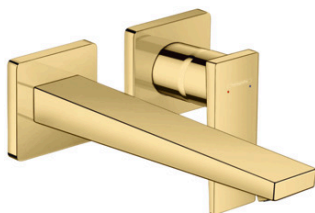

Metropol

Single lever basin mixer with lever handle for concealed installation with spout 225 mm

Surfaces: **polished gold-optic** Art. no. : **32526990**

Description

product features

- Consists of: single lever basin mixer for concealed installation, waste set
- wall-mounted
- spout 225 mm long
- normal spray
- Flow rate (at 3 bar): 5 l/min
- Min. operating pressure: 1 bar
- Max. operating pressure: 10 bar
- ceramic cartridge
- free flow non-closing waste
- Material waste set: metal
- handle can be positioned on the right or left, depends on the basic set installation
- QuickClean technology for easy limescale removal
- connection type: basic set
- WRAS 1801300
- WRAS 1801300
- WRAS 1801300
- Kiwa UK 1805708

Article Details

Price excl. VAT

£ 556.20

Technology

Certificates

kiwa

Product image