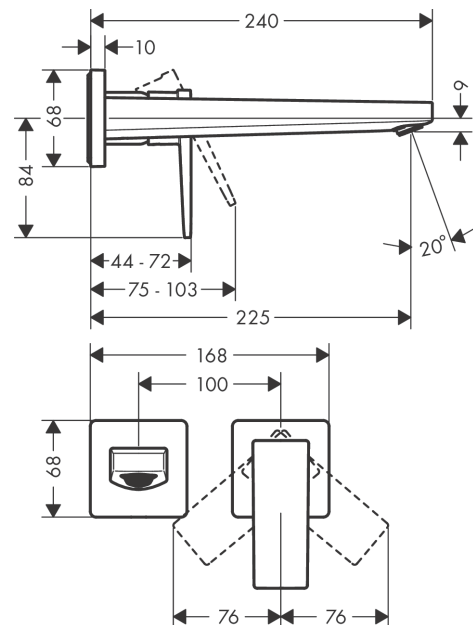

#### product features

- Consists of: single lever basin mixer for concealed installation, waste set
- wall-mounted
- spout 225 mm long
- normal spray
- Flow rate (at 3 bar): 5 l/min
- Min. operating pressure: 1 bar
- Max. operating pressure: 10 bar
- ceramic cartridge
- free flow non-closing waste
- Material waste set: metal
- handle can be positioned on the right or left, depends on the basic set installation
- QuickClean technology for easy limescale removal
- connection type: basic set
- WRAS 1801300
- WRAS 1801300
- WRAS 1801300
- Kiwa UK 1805708

### Scale drawing