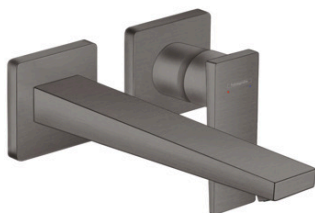

Metropol

Single lever basin mixer with lever handle for concealed installation with spout 225 mm

Surfaces: **brushed black chrome** Art. no. : **32526340**

Description

product features

- Consists of: single lever basin mixer for concealed installation, waste set
- wall-mounted
- spout 225 mm long
- normal spray
- Flow rate (at 3 bar): 5 l/min
- Min. operating pressure: 1 bar
- Max. operating pressure: 10 bar
- ceramic cartridge
- free flow non-closing waste
- Material waste set: metal
- handle can be positioned on the right or left, depends on the basic set installation
- QuickClean technology for easy limescale removal
- connection type: basic set
- WRAS 1801300
- WRAS 1801300
- WRAS 1801300
- Kiwa UK 1805708

Article Details

Price excl. VAT

£ 556.20

Technology

Certificates

kiwa

Product image