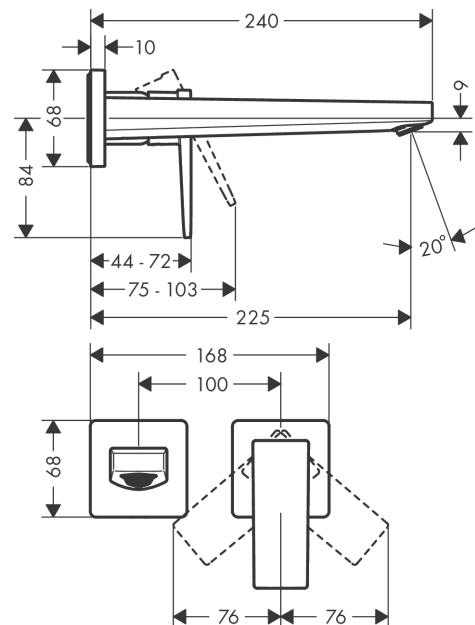

Metropol

Single lever basin mixer with lever handle for concealed installation with spout 225 mm

Surfaces: **brushed black chrome** Art. no. : **32526340**

Description

product features

- Consists of: single lever basin mixer for concealed installation, waste set
- wall-mounted
- spout 225 mm long
- normal spray
- Flow rate (at 3 bar): 5 l/min
- Min. operating pressure: 1 bar
- Max. operating pressure: 10 bar
- ceramic cartridge
- free flow non-closing waste
- Material waste set: metal
- handle can be positioned on the right or left, depends on the basic set installation
- QuickClean technology for easy limescale removal
- connection type: basic set
- WRAS 1801300
- WRAS 1801300
- WRAS 1801300
- Kiwa UK 1805708

Article Details

Price excl. VAT

£ 556.20

Technology

Certificates

kiwa

Product image

Scale drawing

Metropol

Single lever basin mixer with lever handle for concealed installation with spout 225 mm

Surfaces: brushed black chrome Art. no. : 32526340

Flowchart