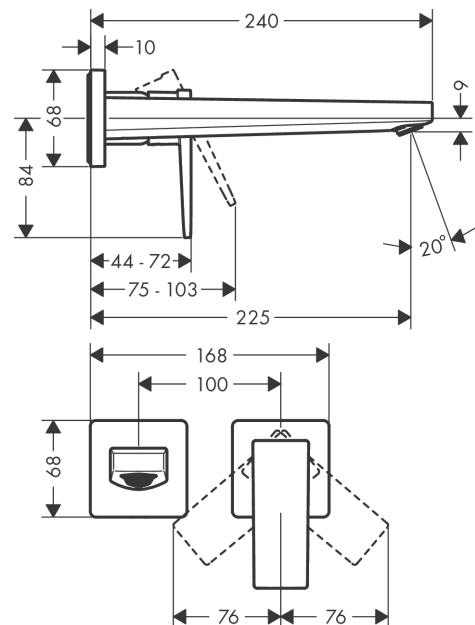

Metropol

Single lever basin mixer with lever handle for concealed installation with spout 225 mm

Surfaces: **brushed bronze** Art. no. : **32526140**

Description

product features

- Consists of: single lever basin mixer for concealed installation, waste set
- wall-mounted
- spout 225 mm long
- normal spray
- Flow rate (at 3 bar): 5 l/min
- Min. operating pressure: 1 bar
- Max. operating pressure: 10 bar
- ceramic cartridge
- free flow non-closing waste
- Material waste set: metal
- handle can be positioned on the right or left, depends on the basic set installation
- QuickClean technology for easy limescale removal
- connection type: basic set
- WRAS 1801300
- WRAS 1801300
- WRAS 1801300
- Kiwa UK 1805708

Article Details

Price excl. VAT

£ 556.20

Technology

Certificates

kiwa

Product image

Scale drawing

Metropol

Single lever basin mixer with lever handle for concealed installation with spout 225 mm

Surfaces: **brushed bronze** Art. no. : **32526140**

Flowchart