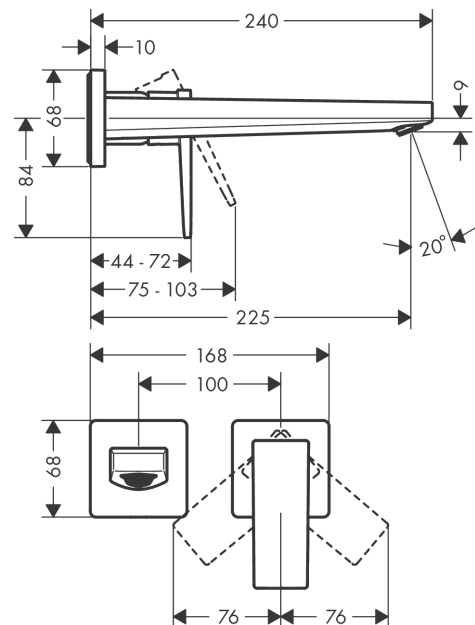

#### product features

- Consists of: single lever basin mixer for concealed installation, waste set
- wall-mounted
- spout 225 mm long
- normal spray
- Flow rate (at 3 bar): 5 l/min
- Min. operating pressure: 1 bar
- Max. operating pressure: 10 bar
- ceramic cartridge
- free flow non-closing waste
- Material waste set: metal
- handle can be positioned on the right or left, depends on the basic set installation
- QuickClean technology for easy limescale removal
- connection type: basic set
- WRAS 1801300
- WRAS 1801300
- WRAS 1801300
- Kiwa UK 1805708

### Scale drawing