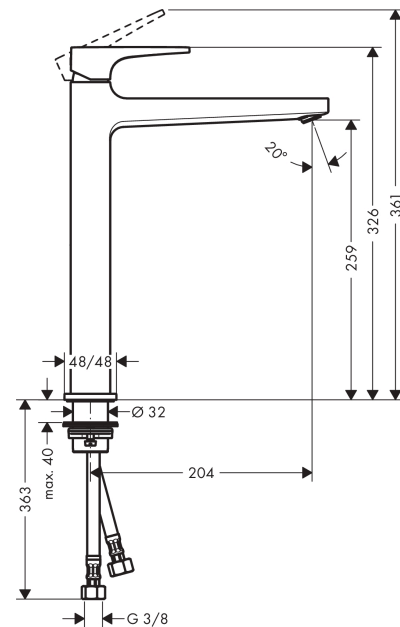

Metropol

Single lever basin mixer 260 with lever handle for wash bowls with push-open waste

Surfaces: **matt white** Art. no. : **32512700**

Description

product features

- Consists of: single lever basin mixer, waste set
- ComfortZone 260 provides space for greater freedom of movement
- free-standing installation
- spout 204 mm long
- normal spray
- Flow rate (at 3 bar): 5 l/min
- Min. operating pressure: 1 bar
- Max. operating pressure: 10 bar
- ceramic cartridge
- push-open waste 1¼"
- Material waste set: metal
- QuickClean technology for easy limescale removal
- WRAS 1801345
- WRAS 1801345
- Kiwa UK 1805704

Article Details

Price excl. VAT

£ 577.50

Technology

Design awards

Certificates

Product image

Scale drawing

Metropol

Single lever basin mixer 260 with lever handle for wash bowls with push-open waste

Surfaces: **matt white** Art. no. : **32512700**

Flowchart