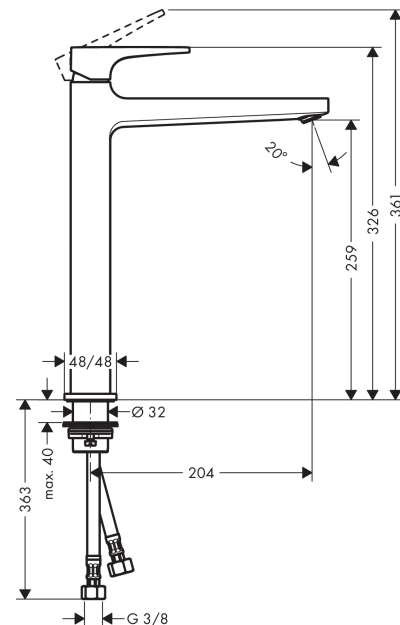

Metropol

Single lever basin mixer 260 with lever handle for wash bowls with push-open waste

Surfaces: **matt black** Art. no. : **32512670**

Description

product features

- Consists of: single lever basin mixer, waste set
- ComfortZone 260 provides space for greater freedom of movement
- free-standing installation
- spout 204 mm long
- normal spray
- Flow rate (at 3 bar): 5 l/min
- Min. operating pressure: 1 bar
- Max. operating pressure: 10 bar
- ceramic cartridge
- push-open waste 1¼"
- Material waste set: metal
- QuickClean technology for easy limescale removal
- WRAS 1801345
- WRAS 1801345
- Kiwa UK 1805704

Article Details

Price excl. VAT

£ 577.50

Technology

Design awards

Certificates

Product image

Scale drawing

Metropol
Single basin mixer 260 with lever handle for wash bowls with push-open waste
 Surfaces: **matt black** Art. no. : **32512670**

Flowchart