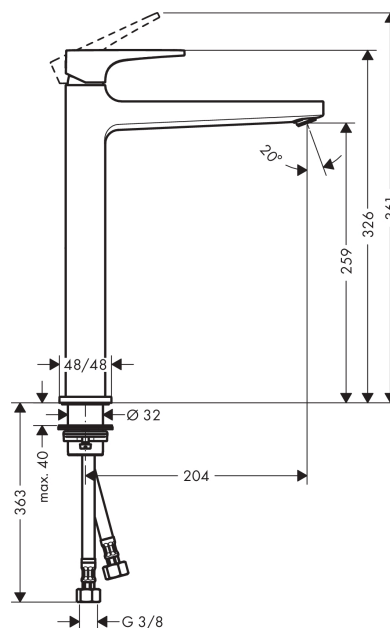

Metropol

Single lever basin mixer 260 with lever handle for wash bowls with push-open waste

Surfaces: **brushed black chrome** Art. no. : **32512340**

Description

product features

- Consists of: single lever basin mixer, waste set
- ComfortZone 260 provides space for greater freedom of movement
- free-standing installation
- spout 204 mm long
- normal spray
- Flow rate (at 3 bar): 5 l/min
- Min. operating pressure: 1 bar
- Max. operating pressure: 10 bar
- ceramic cartridge
- push-open waste 1¼"
- Material waste set: metal
- QuickClean technology for easy limescale removal
- WRAS 1801345
- WRAS 1801345
- Kiwa UK 1805704

Scale drawing

Metropol

Single lever basin mixer 260 with lever handle for wash bowls with push-open waste

Surfaces: brushed black chrome Art. no. : 32512340

Flowchart