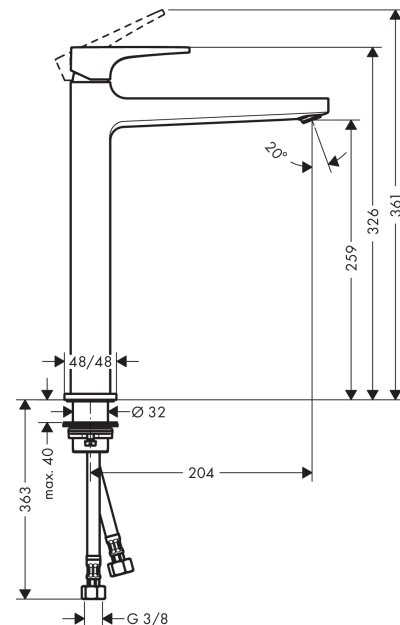

Metropol

Single lever basin mixer 260 with lever handle for wash bowls with push-open waste

Surfaces: **chrome** Art. no. : **32512000**

Description

product features

- Consists of: single lever basin mixer, waste set
- ComfortZone 260 provides space for greater freedom of movement
- free-standing installation
- spout 204 mm long
- normal spray
- Flow rate (at 3 bar): 5 l/min
- Min. operating pressure: 1 bar
- Max. operating pressure: 10 bar
- ceramic cartridge
- push-open waste 1¼"
- Material waste set: metal
- QuickClean technology for easy limescale removal
- WRAS 1801345
- WRAS 1801345
- Kiwa UK 1805704

Article Details

Price excl. VAT

£ 412.50

Technology

Design awards

Certificates

Product image

Scale drawing

Metropol

Single lever basin mixer 260 with lever handle for wash bowls with push-open waste

Surfaces: **chrome** Art. no. : **32512000**

Flowchart