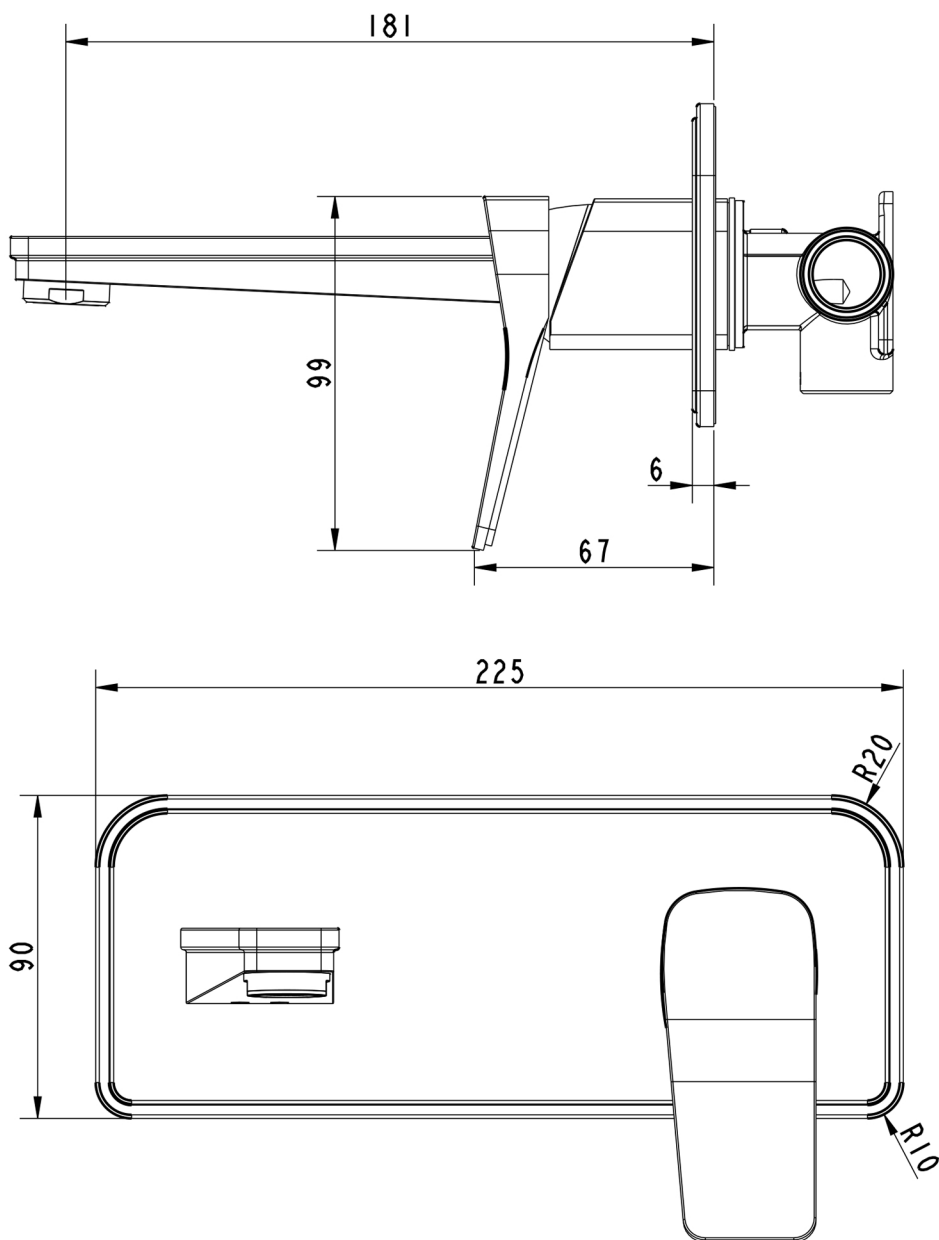

Technical Drawing

Product code: 32273, 33273BBR, 38273MB

Product range: HIX

www.jtpuk.co.uk

technical@jtpuk.co.uk

01895 442211