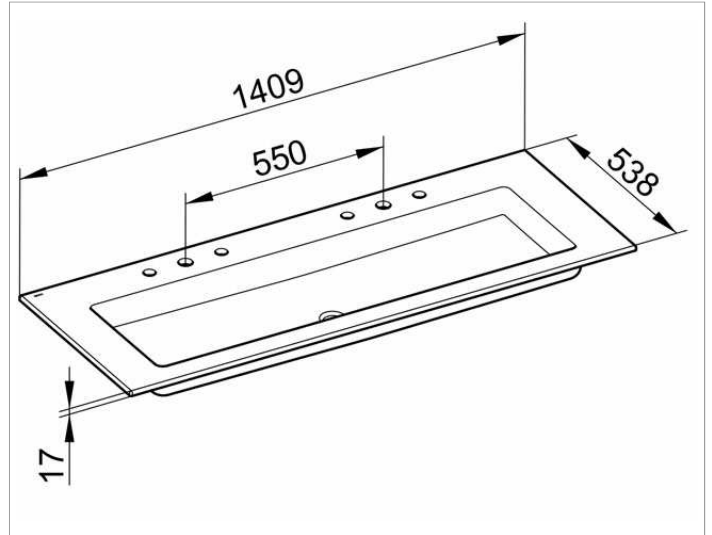

Royal 60
32160311406 Ceramic double-washbasin

PRODUCT

DRAWING

PRODUCT ATTRIBUTES

2 x 3 tap holes (gauge 200 mm), without overflow,
with CleanPlus surface

SURFACE

white

DIMENSION

1409 x 17 x 538 mm