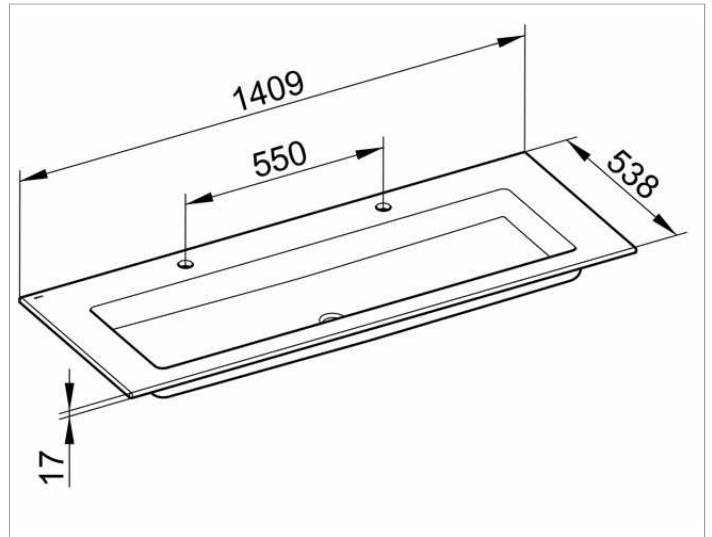

Royal 60  
32160311402 Ceramic double-washbasin

**PRODUCT**

**DRAWING**

**PRODUCT ATTRIBUTES**

2 x 1 tap hole, without overflow,  
with CleanPlus surface

**SURFACE**

white

**DIMENSION**

1409 x 17 x 538 mm