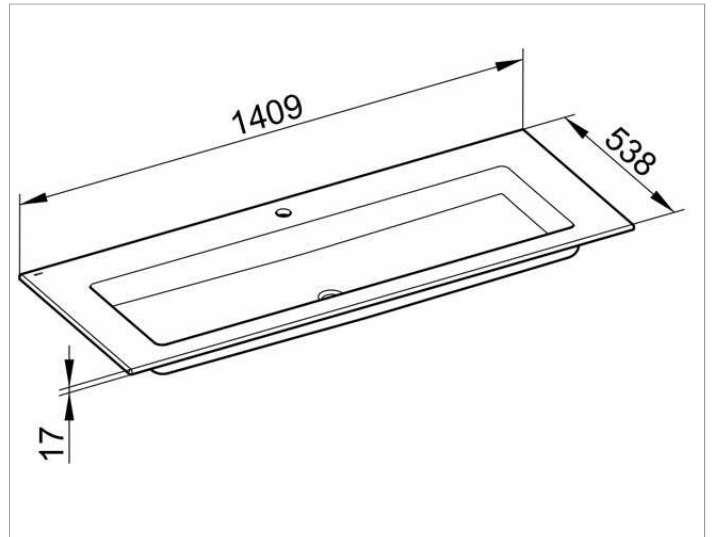

Royal 60
32160311401 Ceramic washbasin

PRODUCT

DRAWING

PRODUCT ATTRIBUTES

single tap hole,
complete with Clou drain and overflow system
with CleanPlus surface

SURFACE

white

DIMENSION

1409 x 17 x 538 mm