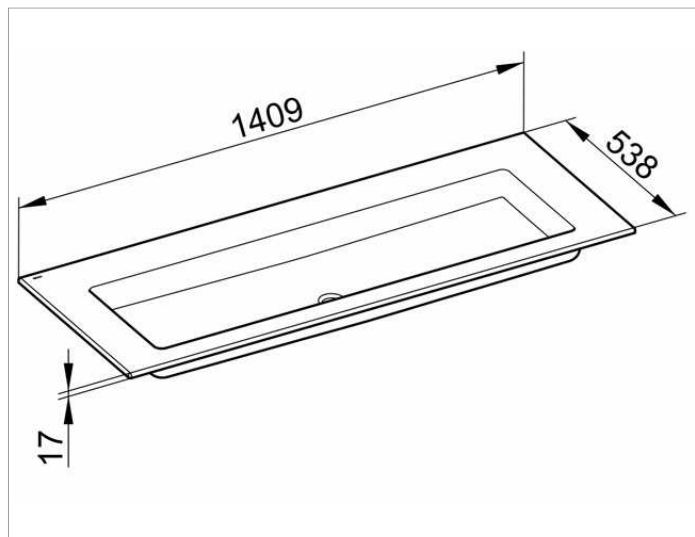

Royal 60
32160311400 Ceramic washbasin

PRODUCT

DRAWING

PRODUCT ATTRIBUTES

no tap hole, without overflow
with CleanPlus surface

SURFACE

white

DIMENSION

1409 x 17 x 538 mm