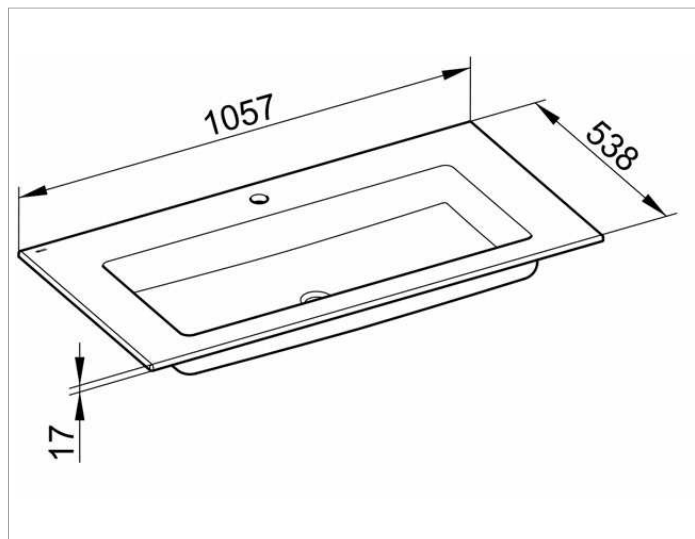

Royal 60
32150311001 Ceramic washbasin

PRODUCT

DRAWING

PRODUCT ATTRIBUTES

single tap hole,
complete with Clou drain and overflow system
with CleanPlus surface

SURFACE

white

DIMENSION

1057 x 17 x 538 mm