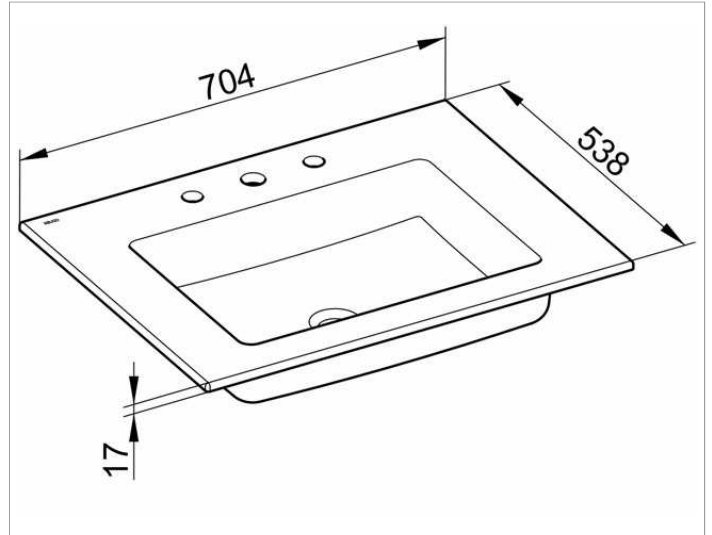

Royal 60
32140310703 Ceramic washbasin

PRODUCT

DRAWING

PRODUCT ATTRIBUTES

3 tap holes (gauge 200 mm),
complete with Clou drain and overflow system,
with CleanPlus surface

SURFACE

white

DIMENSION

704 x 17 x 538 mm