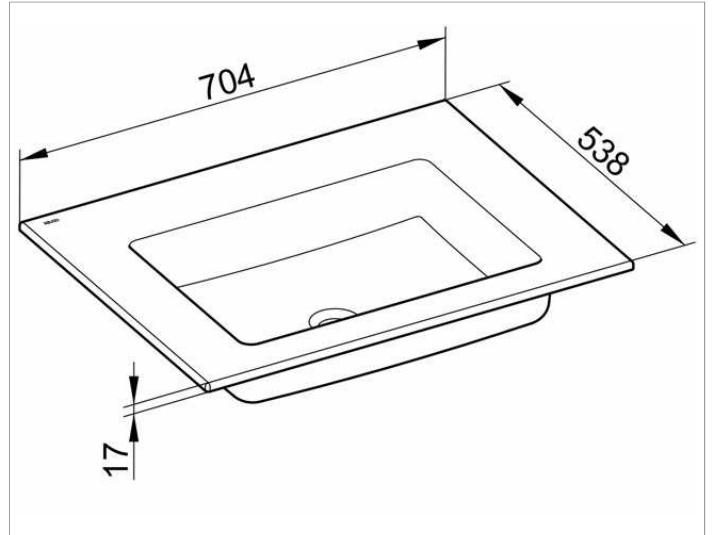

Royal 60
32140310700 Ceramic washbasin

PRODUCT

DRAWING

PRODUCT ATTRIBUTES

no tap hole, without overflow
with CleanPlus surface

SURFACE

white

DIMENSION

704 x 17 x 538 mm