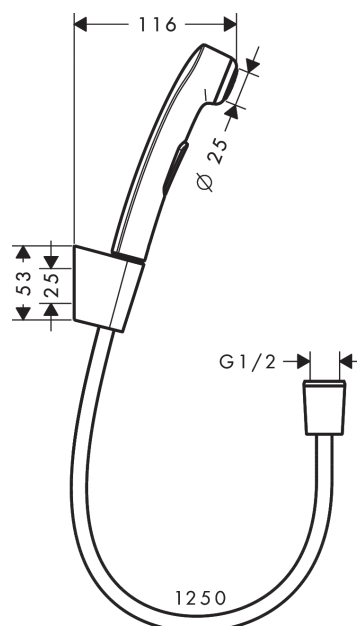

## Bidet spray 1jet with shower holder and pressure shower hose 125 cm

Surfaces: **chrome** Art. no. : **32129000**

#### product features

- Consists of: bidet hand shower, shower holder, chrome-colored shower hose
- Maximum flow rate (at 3 bar): 6 l/min
- flow rate hand shower connection 6.6 l/min at 3 bar
- with non-return valve
- Noise class: I
- Operating pressure: min. 1 bar/max. 6 bar
- Additional comment: surface shower hose chrome
- operating pressure: min 1 bar / max 6 bar

### Scale drawing