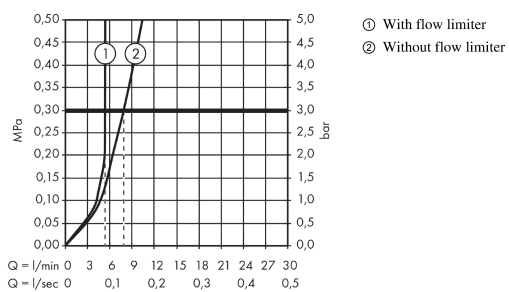

Bidet spray 1jet with shower holder and pressure resistant shower hose 125 cm

Surfaces: **white/chrome** Art. no. : **32127000**

Description

product features

- Consists of: bidet hand shower, shower holder, chrome-colored shower hose
- Maximum flow rate (at 3 bar): 6 l/min
- with non-return valve
- Operating pressure: min. 1 bar/max. 6 bar
- Additional comment: surface shower hose chrome
- operating pressure: min 1 bar / max 6 bar

Article Details

Price excl. VAT

£ 48.33

Technology

Product image

Scale drawing

Flowchart

The consumption was measured in combination with the appropriate fittings (thermostat/mixer/ in-wall valve) to reflect actual application in practice.