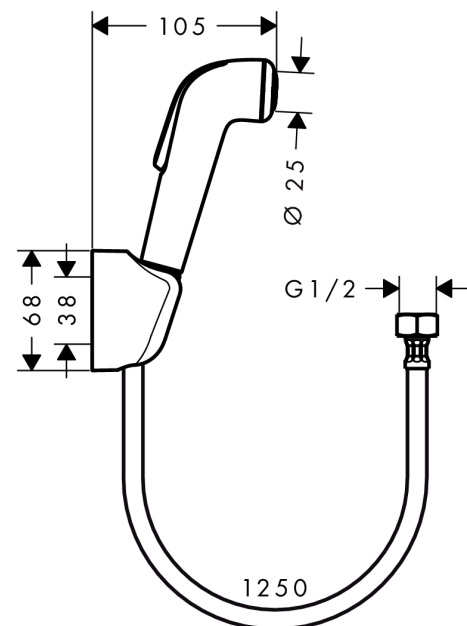

Bidet spray 1jet with shower holder and pressure resistant shower hose 125 cm

Surfaces: **white/chrome** Art. no. : **32127000**

Description

product features

- Consists of: bidet hand shower, shower holder, chrome-colored shower hose
- Maximum flow rate (at 3 bar): 6 l/min
- with non-return valve
- Operating pressure: min. 1 bar/max. 6 bar
- Additional comment: surface shower hose chrome
- operating pressure: min 1 bar / max 6 bar

Article Details

Price excl. VAT

£ 48.33

Technology

Product image

Scale drawing

Flowchart

The consumption was measured in combination with the appropriate fittings (thermostat/mixer/ in-wall valve) to reflect actual application in practice.