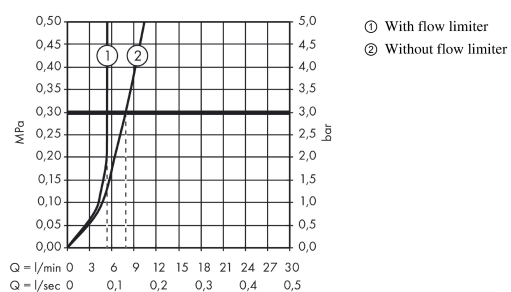

Bidet spray 1jet with shower holder and pressure resistant shower hose 160 cm

Surfaces: **white/chrome** Art. no. : **32122000**

Description

product features

- Consists of: bidet hand shower, shower holder, chrome-colored shower hose
- Maximum flow rate (at 3 bar): 6 l/min
- with non-return valve
- Operating pressure: min. 1 bar/max. 6 bar
- Additional comment: surface shower hose chrome
- operating pressure: min 1 bar / max 6 bar

Article Details

Price excl. VAT

£ 50.00

Technology

Product image

Scale drawing

Flowchart

The consumption was measured in combination with the appropriate fittings (thermostat/mixer/ in-wall valve) to reflect actual application in practice.