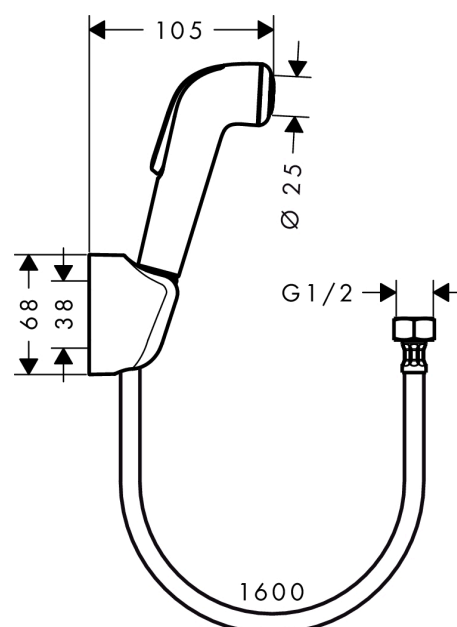

Bidet spray 1jet with shower holder and pressure resistant shower hose 160 cm

Surfaces: **white/chrome** Art. no. : **32122000**

Description

product features

- Consists of: bidet hand shower, shower holder, chrome-colored shower hose
- Maximum flow rate (at 3 bar): 6 l/min
- with non-return valve
- Operating pressure: min. 1 bar/max. 6 bar
- Additional comment: surface shower hose chrome
- operating pressure: min 1 bar / max 6 bar

Article Details

Price excl. VAT

£ 50.00

Technology

Product image

Scale drawing

Flowchart

The consumption was measured in combination with the appropriate fittings (thermostat/mixer/ in-wall valve) to reflect actual application in practice.