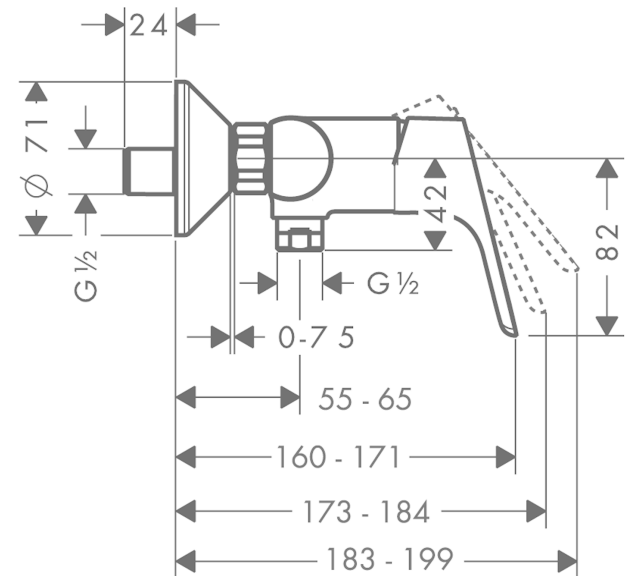

## Focus

**Single lever manual shower mixer for exposed installation with 2 flow rates**

Surfaces: **chrome** Art. no. : **31968000**

#### product features

- designed to run 1 function
- Connection type: S connections
- Centre distance: 150 mm ± 12 mm
- Flow rate (at 3 bar): 22 l/min
- ceramic cartridge with Eco handle position for a reduced flowrate by up to 50%
- Maximum temperature can be adjusted on installation
- non-return valve
- hose connection 1/2"

### Product image

### Scale drawing