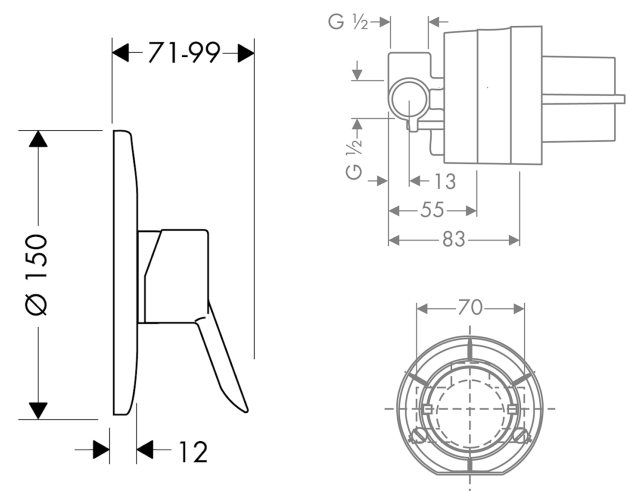

#### product features

- Consists of: single lever shower mixer, basic set
- designed to run 1 function
- Connection type: basic set
- ceramic cartridge
- WRAS 1410023

### Scale drawing