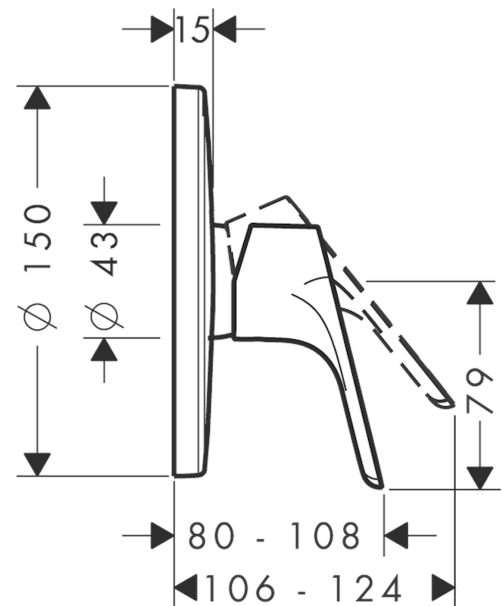

Focus

Single lever manual shower mixer for concealed installation

Surfaces: **chrome** Art. no. : **31965000**

Description

product features

- designed to run 1 function
- Connection type: basic set
- Flow rate (at 3 bar): 29.3 l/min
- ceramic cartridge
- Min. operating pressure: 1 bar
- Max. operating pressure: 10 bar
- Maximum temperature can be adjusted on installation
- non-thermostatic
- WRAS 1905003

Article Details

Price excl. VAT

£ 126.67

Certificates

Product image

Scale drawing

Flowchart