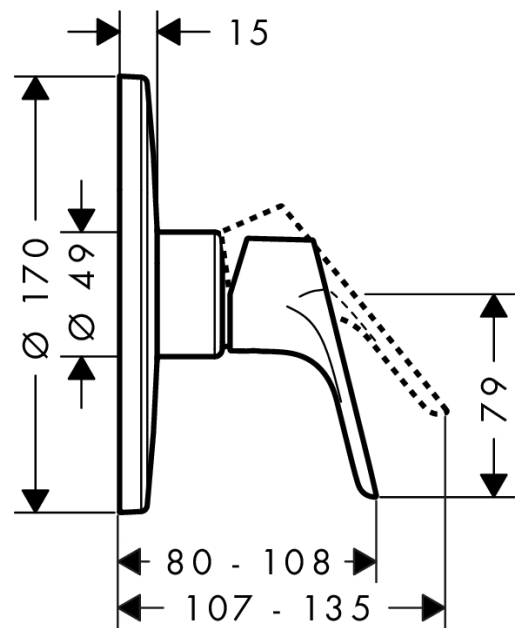

Focus

Single lever manual shower mixer HighFlow for concealed installation

Surfaces: **chrome** Art. no. : **31964000**

Description

product features

- designed to run 1 function
- Connection type: basic set
- Flow rate (at 3 bar): 49 l/min
- ceramic cartridge (Highflow)
- Maximum temperature can be adjusted on installation

Article Details

Price excl. VAT

£ 135.00

Product image

Scale drawing

Flowchart