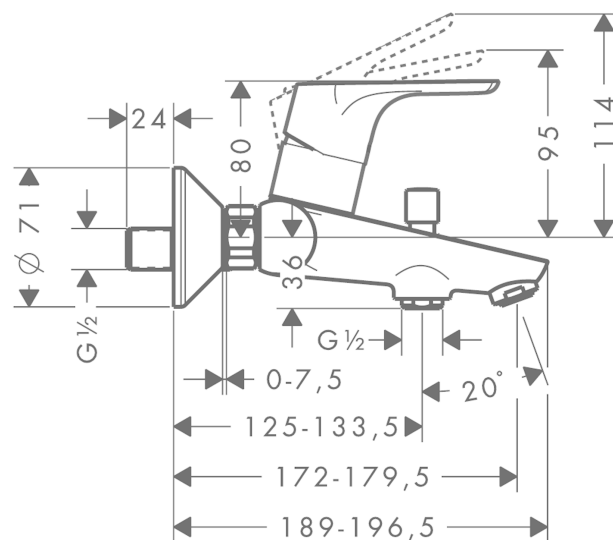

Focus

Single lever manual bath mixer for exposed installation with 2 flow rates

Surfaces: **chrome** Art. no. : **31948000**

Description

product features

- spout 172 mm - 179.5 mm long
- designed to run 2 outlets
- Connection type: S connections
- Centre distance: 150 mm ± 12 mm
- Spray type mixer: normal spray
- Flow rate (at 3 bar): 22 l/min
- ceramic cartridge with 2 flow rates
- Maximum temperature can be adjusted on installation
- automatically reverts from shower to bath spout when turned off
- Intrinsically safe against backflow
- with silencer
- exposed design allows easy installation, all working parts are outside of the wall
- Noise class: I

Article Details

Price excl. VAT

£ 153.33

Technology

Product image

Scale drawing

Focus

Single lever manual bath mixer for exposed installation with 2 flow rates

Surfaces: **chrome** Art. no. : **31948000**

Flowchart