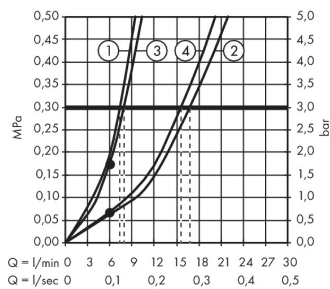

Focus

Single lever bath and shower mixer Monotrou with 2 flow rates

Surfaces: **chrome** Art. no. : **31938000**

Description

product features

- spout 130 mm long
- designed to run 2 outlets
- Connection type: 3/8" hose connections
- Spray type mixer: normal spray
- Flow rate (at 3 bar): 20 l/min
- ceramic cartridge with 2 flow rates
- Maximum temperature can be adjusted on installation
- automatically reverts from shower to bath spout when turned off
- Intrinsically safe against backflow
- Noise class: I

Article Details

Price excl. VAT

£ 162.50

Technology

Product image

Scale drawing

Flowchart

- ① Tub outlet ECO
- ② Tub outlet
- ③ Shower outlet 1B-resistance ECO
- ④ Shower outlet with 1B-resistance