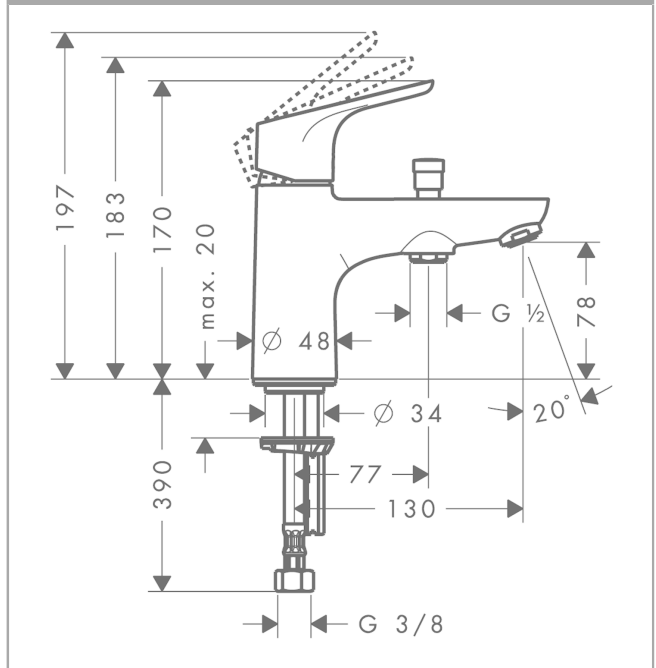

Focus

Single lever bath and shower mixer Monotrou with 2 flow rates

Surfaces: **chrome** Art. no. : **31938000**

Description

product features

- spout 130 mm long
- designed to run 2 outlets
- Connection type: 3/8" hose connections
- Spray type mixer: normal spray
- Flow rate (at 3 bar): 20 l/min
- ceramic cartridge with 2 flow rates
- Maximum temperature can be adjusted on installation
- automatically reverts from shower to bath spout when turned off
- Intrinsically safe against backflow
- Noise class: I

Article Details

Price excl. VAT

£ 162.50

Technology

Product image

Scale drawing

Flowchart

- ① Tub outlet ECO
- ② Tub outlet
- ③ Shower outlet 1B-resistance ECO
- ④ Shower outlet with 1B-resistance