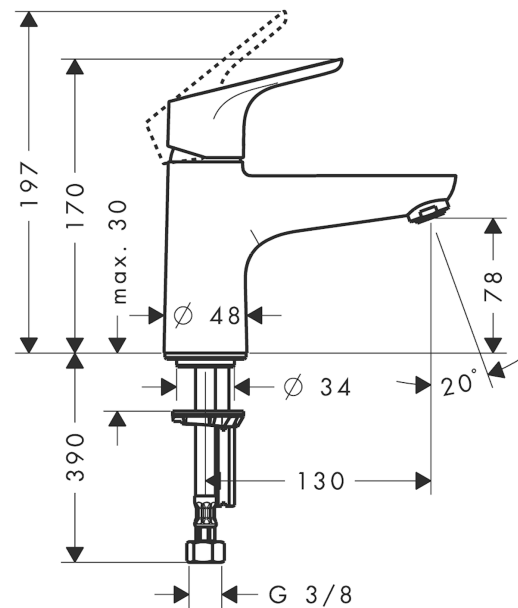

Scale drawing