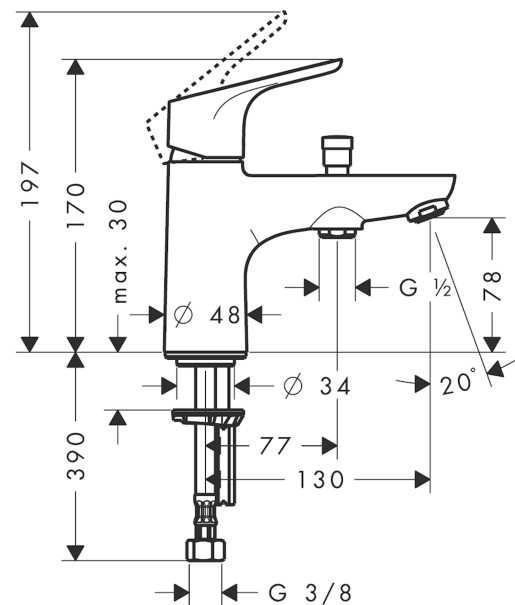

##### product features

- spout 130 mm long
- designed to run 2 outlets
- Connection type: 3/8" hose connections
- Spray type mixer: normal spray
- Flow rate (at 3 bar): 20 l/min
- ceramic cartridge
- Min. operating pressure: 1 bar
- Max. operating pressure: 10 bar
- Maximum temperature can be adjusted on installation
- automatically reverts from shower to bath spout when turned off
- Intrinsically safe against backflow
- Noise class: I

#### Scale drawing

**Focus**  
**Single lever bath and shower mixer Monotrou**  
 Surfaces: **chrome** Art. no. : **31930000**