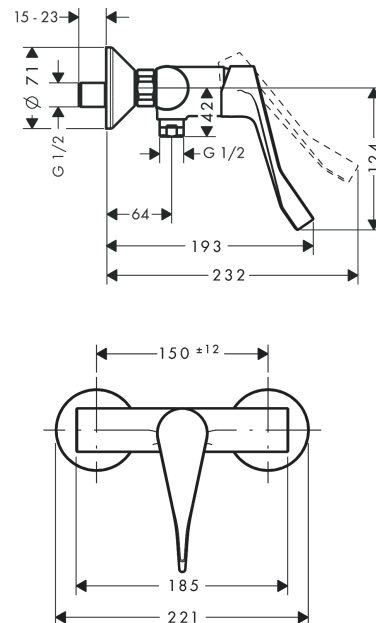

Focus

Single lever manual shower mixer for exposed installation with extra long handle

Surfaces: **chrome** Art. no. : **31916000**

Description

product features

- larger print for greater clarity
- With extra long handle
- designed to run 1 function
- Connection type: S connections
- Centre distance: 150 mm ± 12 mm
- Flow rate (at 3 bar): 22 l/min
- ceramic cartridge
- Maximum temperature can be adjusted on installation
- non-return valve
- hose connection 1/2"
- minimum operating pressure 1 bar
- WRAS 1412028

Article Details

Price excl. VAT

£ 126.67

Certificates

Product image

Scale drawing

Flowchart