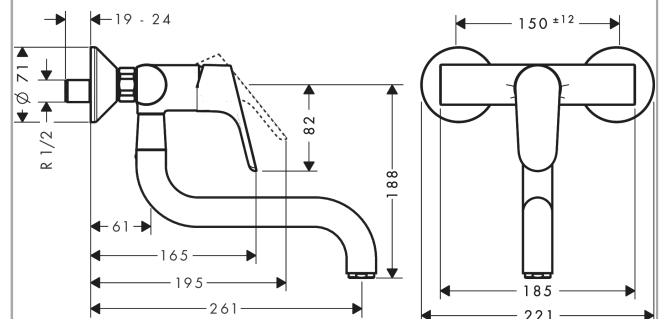

Focus M41

Single lever kitchen mixer wall-mounted, single spray mode

Surfaces: **chrome** Art. no. : **31825000**

Description

product features

- Swivel spout 180°
- normal spray
- Centre distance 150 mm ± 12 mm
- Maximum flow rate (at 3 bar): 12 l/min
- Operating pressure: min. 1 bar/max. 10 bar
- ceramic cartridge
- S connections

Article Details

Price excl. VAT

£ 199.17

Technology

Certificates

kiwa

Product image

Scale drawing