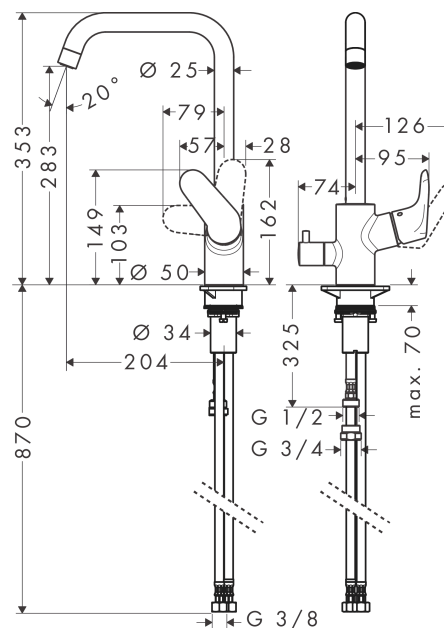

Focus M41

Single lever kitchen mixer 260 with shut-off valve for additional appliance, single spray mode

Surfaces: chrome Art. no. : 31823000

Description

product features

- ComfortZone 260 provides space for greater freedom of movement
- Swivel spout can be adjusted in 3 steps 110°, 150° or 360°
- handle can be positioned on the right or left
- normal spray
- with integrated shut-off valve
- Maximum flow rate (at 3 bar): 12 l/min
- Operating pressure: min. 1 bar/max. 10 bar
- ceramic cartridge
- 3/8" hose connections

Article Details

Price excl. VAT

£ 333.33

Technology

Product image

Scale drawing

Flowchart