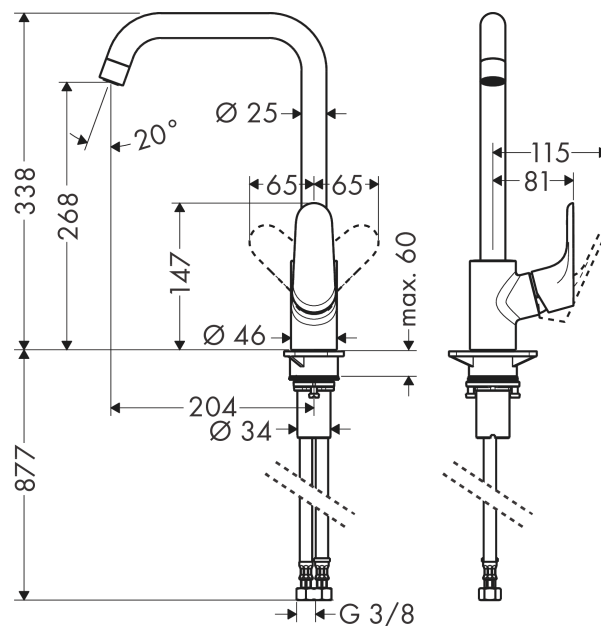

Focus M41

Single lever kitchen mixer 260, single spray mode

Surfaces: stainless steel finish Art. no. : 31820800

Description

product features

- ComfortZone 260 provides space for greater freedom of movement
- Swivel spout can be adjusted in 3 steps 110°, 150° or 360°
- handle can be positioned on the right or left
- normal spray
- Maximum flow rate (at 3 bar): 12 l/min
- Operating pressure: min. 1 bar/max. 10 bar
- ceramic cartridge
- 3/8" hose connections
- WRAS 1711063

Article Details

Price excl. VAT

£ 320.83

Technology

Certificates

kiwa

Product image

Scale drawing